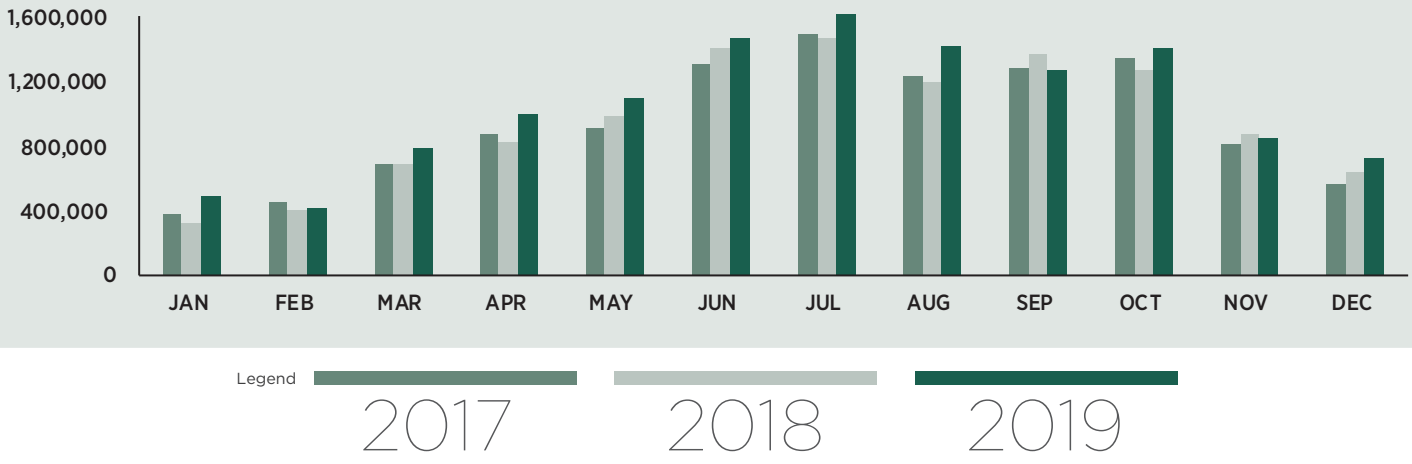

Great Smoky Mountains National Park is the nation's most visited national park, with more than twice the visitation of Grand Canyon National Park, the nation's second most visited park. Annual visitation to Great Smoky Mountains National Park has remained steady for the last decade, and for the sixth consecutive year, 2019 experienced more than 10 million visitors.

2019		
Month	Visitor Count	% Change
JAN	496,743	55
FEB	421,770	6
MAR	786,305	14
APR	999,259	22
MAY	1,096,056	11
JUN	1,469,857	5
JUL	1,613,133	10
AUG	1,411,231	18
SEP	1,273,326	-7
OCT	1,408,013	11
NOV	851,419	-2
DEC	720,631	13
<b>TOTAL</b>	<b>12,547,743</b>	<b>10</b>

2018		
Month	Visitor Count	% Change
JAN	320,864	-16
FEB	399,156	-13
MAR	689,235	0
APR	820,657	-5
MAY	985,145	9
JUN	1,401,741	7
JUL	1,468,273	-2
AUG	1,195,360	-3
SEP	1,369,637	7
OCT	1,263,665	-5
NOV	867,110	6
DEC	640,357	13
<b>TOTAL</b>	<b>11,421,200</b>	<b>1</b>

2017		
Month	Visitor Count	% Change
JAN	382,161	1
FEB	457,921	30
MAR	690,615	-11
APR	867,375	1
MAY	907,646	-11
JUN	1,304,711	-4
JUL	1,492,508	2
AUG	1,235,188	4
SEP	1,282,168	10
OCT	1,336,369	-9
NOV	817,238	1
DEC	564,993	21
<b>TOTAL</b>	<b>11,338,893</b>	<b>0</b>