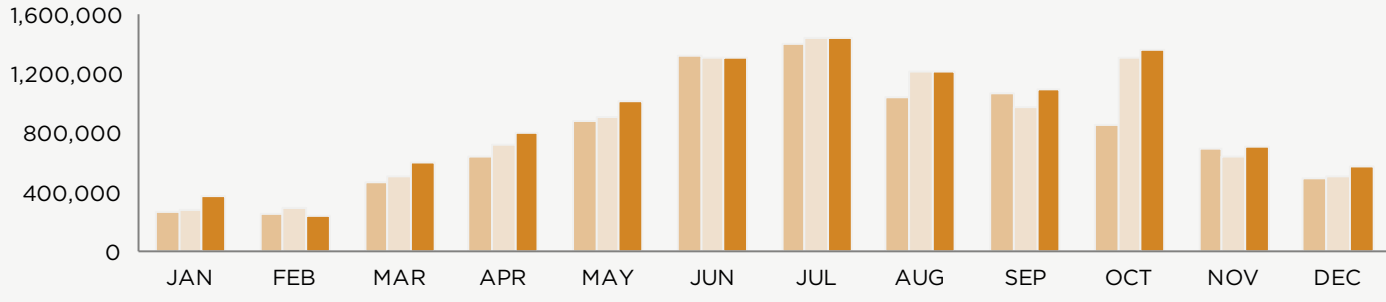

Great Smoky Mountains National Park is the nation's most visited national park, with more than twice the visitation of Grand Canyon National Park, the nation's second most visited park. Annual visitation to Great Smoky Mountains National Park has remained steady for the last decade, and for the second consecutive year, 2015 experienced more than 10 million visitors.

Legend  2015  2014  2013

2015		
Month	Visitor Count	% Change
JAN	373,315	36
FEB	244,214	-18
MAR	598,835	18
APR	794,886	10
MAY	1,017,955	13
JUN	1,307,646	0
JUL	1,441,603	0
AUG	1,208,882	0
SEP	1,096,723	12
OCT	1,353,454	4
NOV	707,576	11
DEC	567,585	11
<b>TOTAL</b>	<b>10,712,674</b>	<b>6</b>

2014		
Month	Visitor Count	% Change
JAN	275,353	4
FEB	296,451	17
MAR	509,454	9
APR	724,987	14
MAY	900,900	2
JUN	1,305,063	-1
JUL	1,445,328	3
AUG	1,213,262	17
SEP	978,105	-8
OCT	1,303,450	54
NOV	636,596	-8
DEC	510,327	4
<b>TOTAL</b>	<b>10,099,276</b>	<b>8</b>

2013		
Month	Visitor Count	% Change
JAN	265,633	-1
FEB	252,437	-29
MAR	465,594	-24
APR	636,677	-15
MAY	885,960	11
JUN	1,321,821	10
JUL	1,399,567	1
AUG	1,040,021	-4
SEP	1,060,237	8
OCT	847,616	-26
NOV	688,430	10
DEC	490,702	2
<b>TOTAL</b>	<b>9,354,695</b>	<b>-3</b>